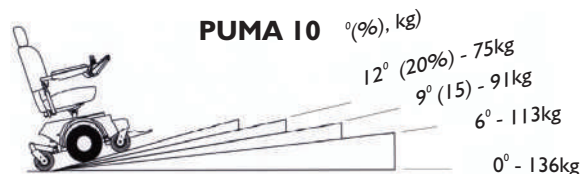

SPECIFICATIONS

	PUMA10	PUMA14HD
Length	1060mm	1060mm
Width	620mm	640mm
Height	1160mm	1180mm
Battery Capacity	2 x 36Amp	2 x 75Amp
#Maximum Range	up to 20km	up to 25km
Maximum Load Single User*	136Kgs	205Kgs
Charger on board	4Amp	8 Amp
Motor Size	0.8 Hp	1.34 Hp
Maximum Speed	8Kph	6Kph
*Safe Climbing Angle	8 Degrees	8 Degrees
*Max Climbing Angle	12 Degrees	9 Degrees
Turning Radius	570mm	600mm
Wheel Size:		
- Front Caster	2 x 175mm	2 x 175mm
- Middle (drive)	2 x 260mm	2 x 350mm
- Rear caster	2 x 175mm	2 x 175mm

FEATURES

Large Captain's Seat
20" Seat PUMA 14HD
Sleek body design
Smooth operation
Variable Seat height
Controller interchangeable both arms
Free wheel device
Adjustable arm rests
Option elevating leg rests
Option of swing away leg rest
Stamp supports
Comprehensive Warranty

Shoprider is listed and complies with the regulations of the Therapeutic Goods Association of Australia as well as the regulatory bodies and standards in America (FDA) and Europe (CE)

IMPORTANT: Always be sure to read your owner's manual thoroughly before operating your machine.

WARNING: Do not exceed 10kph on public roads or paths

Driving range varies with the factors shown below

- (1) The weight of the occupant
- (2) Level ground & Ambient temperature
- (3) Battery condition / Type of charger
- (4) Driving Style

SHOPRIDER®

www.shoprider.com.au

mobility

Your Authorised dealer

For your nearest Distributor call 1800 672 633
Or visit our Web Site at www.shoprider.com.au