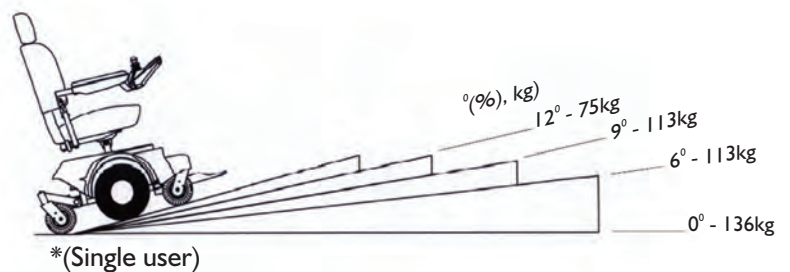

SPECIFICATIONS	G424M	G424L	FEATURES:
Length	920mm	920mm	Large Captain's Seat
Width	620mm	690mm	Retractable charger cord
Height	1120mm	1180mm	Adjustable arm rests
Battery Capacity (Minimum Amp)	2 x 40Amp	2 x 40Amp	Option of swing away leg rest
#Maximum Range	up to 30km	up to 40km	Option elevating leg rest
Maximum Load Single User*	136Kgs	136Kgs	Sleek body design
Charger on board	4Amp	8Amp	Color change panels
Motor Size	0.8 Hp	1.34 Hp	Smooth operation
Maximum Speed	8Kph	9.6Kph	Free wheel device
*Safe Climbing Angle	8 Degrees	8 Degrees	Variable seat height
*Max Climbing Angle	12 Degrees	12 Degrees	Controller interchangeable both arms
Turning Radius	570mm	600mm	Rear drive bracket available
Wheel Size:			
- Front Caster	2 x 125mm	2 x 125mm	
- Middle (drive)	2 x 250mm	2 x 350mm	
- Rear caster	2 x 100mm	2 x 100mm	

Driver weight may exceed weight of unit. Reduce speed when turning

IMPORTANT

Always be sure to read your owner's manual thoroughly before operating your machine.

Driving range varies with the factors shown below

- (1) The weight of the occupant
- (2) Level ground & Ambient temperature
- (3) Battery condition / Type of charger
- (4) Driving Style

SHOPRIDER®
www.shoprider.com.au *mobility*

Your Authorised dealer

For your nearest Distributor call 1800 672 633
Or visit our Web Site at www.shoprider.com.au